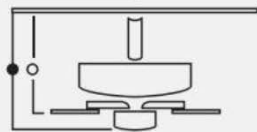

quorum

Breeze Patio 52-in Oiled Bronze Indoor/ Outdoor Ceiling Fan (5-Blade)

170525-86

HEIGHT CHART

FAN HEIGHT

Using 4" Downrod
● Distance of 16.5"
○ Distance of 10.25"

GENERAL SPECS

5 Finishes Available
Lifetime Motor Warranty
Five Blades
52" Blade Sweep
12-Degree Blade Pitch
80" Lead Wire
4" and 6" Downrods Included

MECHANICAL SPECS

153 x 15 Motor Size
3 Speeds-Reversible/Manual Reverse Switch
14 Poles
.46/.33/.21 AMPS on H/M/L
55/29/11 WATTS on H/M/L
167/115/74 RPMS on H/M/L
Detachable Switch Cup
Triple Capacitor
Remote Control Adaptable
Skirted Blade Arms
UL Wet Listed