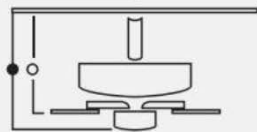

HEIGHT CHART

FAN HEIGHT

Using 4" Downrod
● Distance of 16.5"
○ Distance of 10.25"

GENERAL SPECS

5 Finishes Available
Lifetime Motor Warranty
Five Blades
52" Blade Sweep
12-Degree Blade Pitch
80" Lead Wire
4" and 6" Downrods Included

MECHANICAL SPECS

153 x 15 Motor Size
3 Speeds-Reversible/Manual Reverse Switch
14 Poles
.46/.33/.21 AMPS on H/M/L
55/29/11 WATTS on H/M/L
167/115/74 RPMS on H/M/L
Detachable Switch Cup
Triple Capacitor
Remote Control Adaptable
Skirted Blade Arms
UL Wet Listed

ENERGY SPECS

Energy Information at High Speed
Airflow: 4499 Cubic Feet/Minute
Electricity Use: 51 Watts (Excludes Lights)
Airflow Efficiency: 87 Cubic Feet/Minute/Watt
Visit QuorumInternational.com for DOE Energy Guide

LIGHT SOURCE

Medium Clear LED

REMOTE CONTROL OPTION

7-501-0

BLADE ALTERNATIVES

Use outdoor blade type 9-52 - See page 357

201 Railhead Road, Fort Worth, TX 76106 - Tel. (817) 626-5483 - www.QuorumInternational.com

Please be advised that all information shown here is subject to verification by Quorum. In the event of a discrepancy, we reserve the right to make any corrections necessary.