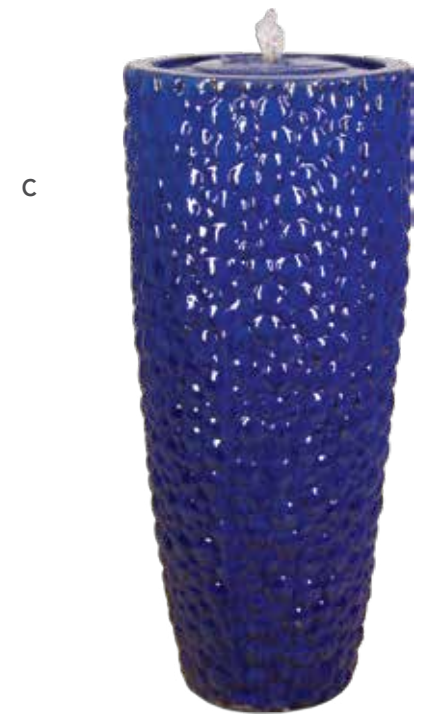

C

Falling Blue = FB

A • Cortez Fountain w/ Bowl

Cat#	OD/W	Ht.	Base
GGC-9671	21"	28"	13"

Available in: CNB, DMB

👉 Check our website for the latest available colors.

Pump and LED light included.

B • Ring Vase Fountain w/ Bowl

Cat#	OD/W	Ht.	Base
GGC-9692	24"	34"	15"

Available in: CNB, DMB

👉 Check our website for the latest available colors.

Pump and LED light included.

C • Bubble Jar Fountain

Cat#	OD/W	Ht.	Base
DG-162-KIT	17"	38.5"	11"

Available in: FB

PNC-WP-170 pump included.

Cord hole 24" from base.

D • Amplitude Jar Fountain

Cat#	OD/W	Ht.	Base
DG-161-KIT	20"	45.5"	12"

Available in: AZ, FB

PNC-WP-170 pump included.

Cord hole 33" from base.