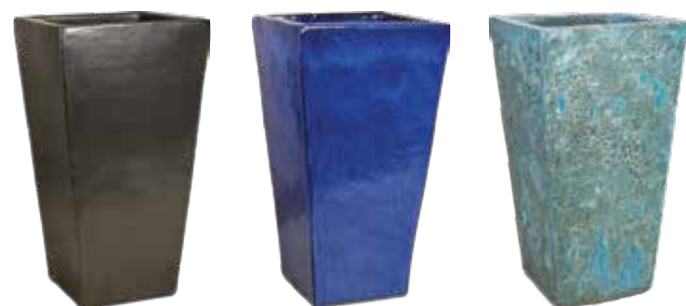

Charcoal = CH   Falling Blue = FB   Lunar Blue = LUB

A