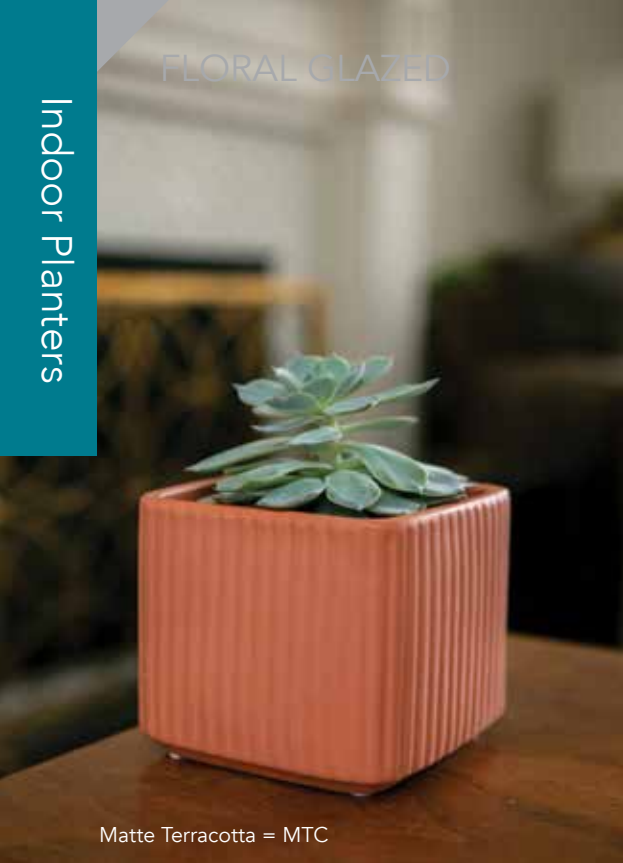

NEW

Cat#	OD/W x PO x Ht.	Color	Qty
FGC-185CS-MW/MLG/MB	7" x 6.5" x 6.5"	Matte White	2
		Matte Light Grey	2
		Matte Black	2

D

Matte White = MW

Matte Light Grey = MLG

Matte Black = MB

Matte Light Grey = MLG

Matte Terracotta = MTC