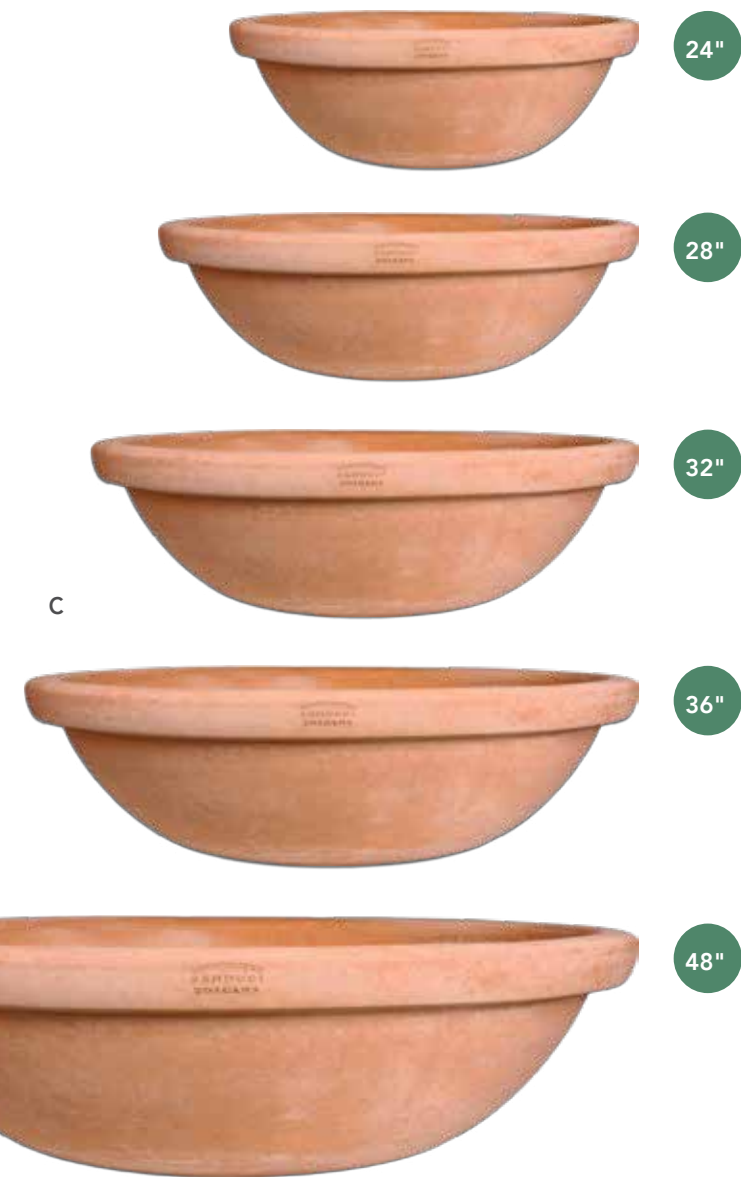

A • Bowl Planter

Cat#	OD/W	PO	Ht.	Base
HI-25-F	36"	34"	10.25"	15.5"
HI-25-G	40"	37"	12"	20.5"

B • Bowl Vase Plain

Cat#	OD/W	PO	Ht.	Base
HI-21-F	35"	33"	15.75"	27"

C • Bowl Planter w/ Lip

Cat#	OD/W	PO	Ht.	Base
HI-26-B	24"	20.75"	8"	12"
HI-26-C	28"	25"	8.5"	13.5"
HI-26-D	32"	29"	9.5"	16"
HI-26-E	36"	32"	10"	17"
HI-26-H	48"	45.5"	13"	25"