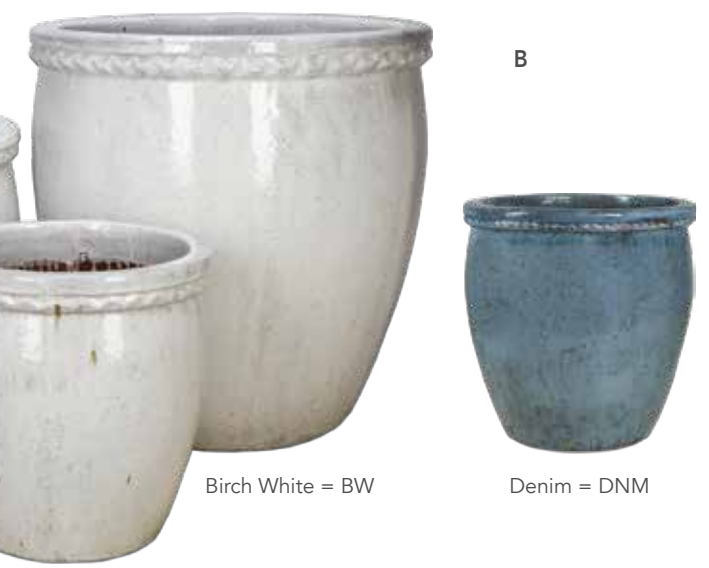

Birch White = BW   Denim = DNM

B