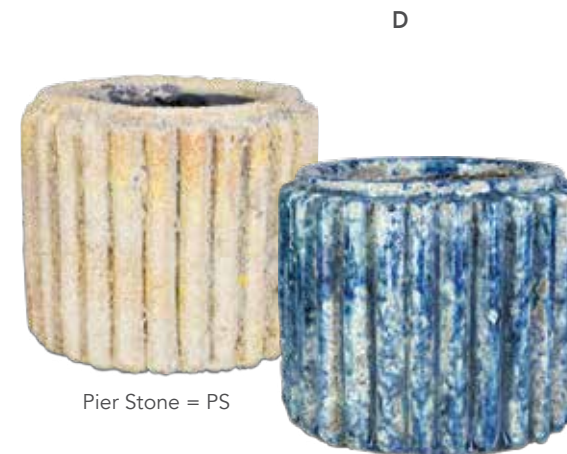

Pier Stone = PS

Ocean = OCN

C • 9" Groovy Cylinder, Large - Mixed Case, 4 pcs

Cat#	OD/W x PO x Ht.	Color	Qty
FGC-163CCS-OCN/PS	9" x 6" x 7"	Ocean	2
		Pier Stone	2

*No Drain Holes, Attached Rubber Bumpers

D • 7" Groovy Cylinder, Small - Mixed Case, 8 pcs

Cat#	OD/W x PO x Ht.	Color	Qty
FGC-163BCS-OCN/PS	7" x 5" x 6"	Ocean	4
		Pier Stone	4

*No Drain Holes, Attached Rubber Bumpers

Sizes could slightly vary as these pieces are handmade. All items available in case pack quantities only.