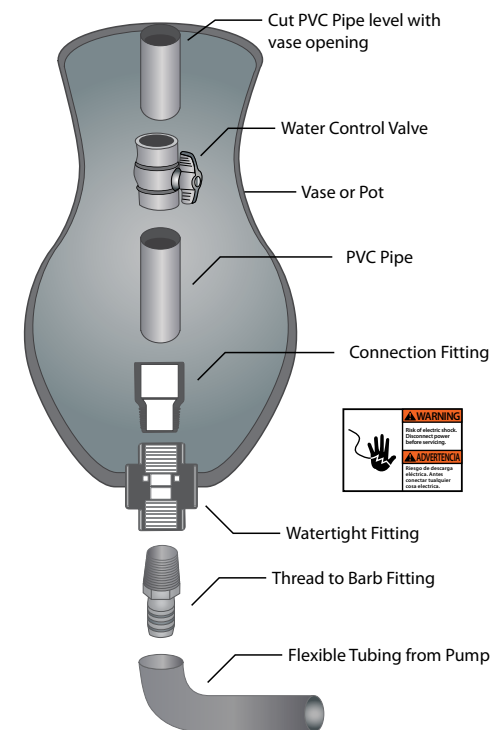

8. Attach the pump. Reaching through the basin door, pull flexible tubing toward the opening where you are ready to attach the pump. If necessary, use additional hose clamp to ensure a tight connection from flexible hose to the pump. Insert pump into basin and run electrical cord out over the side of basin through the notch provided in the cover plates.

Level the top of the fountain pot to ensure an even water flow over the rim when filled. (It may be necessary to insert small shims under the base to achieve level.)