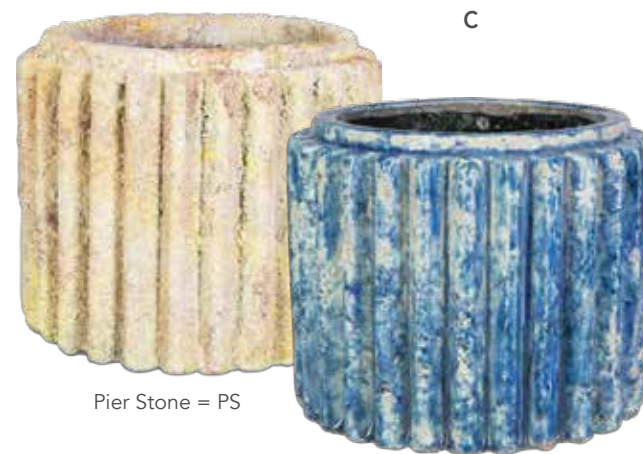

Pier Stone = PS

Ocean = OCN