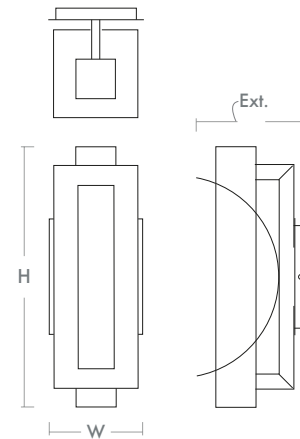

**ALBEDO Outdoor**  
**3-770-15**

oxygen

FIXTURE TYPE \_\_\_\_\_

LOCATION \_\_\_\_\_

PROJECT \_\_\_\_\_

DATE \_\_\_\_\_

-15 Black (Lit)

-15 Black

- LIGHT SOURCE** (1x) 6W LED with Driver on board, 3000K, CRI 90
- LUMINAIRE POWER** 6.6W Input Power
- RATED LIFE** 30000 hr RL
- OPTIONAL COLOR TEMPERATURES** 3000K Only
- LUMEN OUTPUT** Delivered: TBD lm (LM-79)
- INPUT VOLTAGE** 120V AC, 50/60Hz
- DIMMING** TRIAC Dimming 100-10%
- CONSTRUCTION** Cast Aluminum Housing
- DIFFUSER** - Clear Bubble Crystal Glass
- FINISHES** Black (-15)
- MOUNTING** 4" Octagonal J-Box  
(Installer must provide a bead of caulk between fixture housing and mounting surface)
- STANDARDS** cETL Wet listed, Conforms to UL STD 1598,  
Certified CAN/CSA STD C22.2 No 250.0.

**DIMENSIONS**

- W:** 5.00"
- H:** 14.00"
- Ext:** 5.875"
- M.C:** 7.00" From top of fixture

Order example for standard fixture:  
**3-770-15** (x-xxx: LED Sequence # / -xx: Finish)