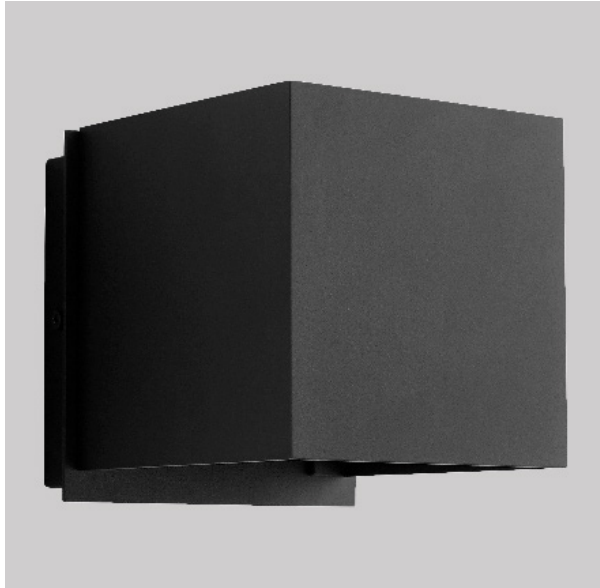

KUBO Outdoor
3-735-xx

oxygen

FIXTURE TYPE _____

LOCATION _____

PROJECT _____

DATE _____

-15 Black

-16 Brushed Aluminum

LIGHT SOURCE	LED Arrays, 3000K, CRI 90
LUMINAIRE POWER	5W at 120V
RATED LIFE	50000 hr RL
OPTIONAL COLOR TEMPERATURES	3000K Only
LUMEN OUTPUT	Delivered: 210 lm (LM-79)
INPUT VOLTAGE	100V to 277V AC, 50/60Hz
DRIVER OUTPUT	600mA, 3.6W max power
DIMMING	Non-dimmable
CONSTRUCTION	Cast Aluminum Housing
DIFFUSER	- Clear Glass Plate
FINISHES	Black (-15), Brushed Aluminum (-16)
MOUNTING	4" Octagonal J-Box (Installer must provide a bead of caulk between fixture housing and mounting surface)
STANDARDS	ETL Wet listed, Conforms to UL STD 1598, Certified CAN/CSA STD C22.2 No 250.0.

DIMENSIONS

W:	5.125"
H:	5.125"
Ext:	5.625"
M.C:	2.563" From top of fixture

Includes internal panels to adjust beam spread

Order example for standard fixture:
3-735-15 (x- Voltage - xxx-Sequence # - xx-Finish)
3: 120V to 277V