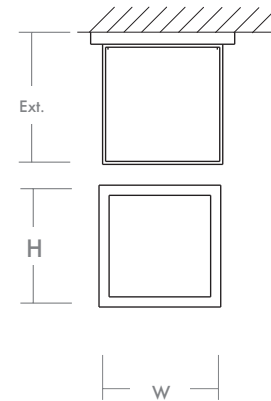

KUBO Outdoor
3-735-xx

oxygen

FIXTURE TYPE _____

LOCATION _____

PROJECT _____

DATE _____

-15 Black

-16 Brushed Aluminum

LIGHT SOURCE	LED Arrays, 3000K, CRI 90
LUMINAIRE POWER	5W at 120V
RATED LIFE	50000 hr RL
OPTIONAL COLOR TEMPERATURES	3000K Only
LUMEN OUTPUT	Delivered: 210 lm (LM-79)
INPUT VOLTAGE	100V to 277V AC, 50/60Hz
DRIVER OUTPUT	600mA, 3.6W max power
DIMMING	Non-dimmable
CONSTRUCTION	Cast Aluminum Housing
DIFFUSER	- Clear Glass Plate
FINISHES	Black (-15), Brushed Aluminum (-16)
MOUNTING	4" Octagonal J-Box (Installer must provide a bead of caulk between fixture housing and mounting surface)
STANDARDS	ETL Wet listed, Conforms to UL STD 1598, Certified CAN/CSA STD C22.2 No 250.0.

DIMENSIONS

W:	5.125"
H:	5.125"
Ext:	5.625"
M.C:	2.563" From top of fixture

Includes internal panels to adjust beam spread

Order example for standard fixture:
3-735-15 (x- Voltage - xxx-Sequence # - xx-Finish)
3: 120V to 277V