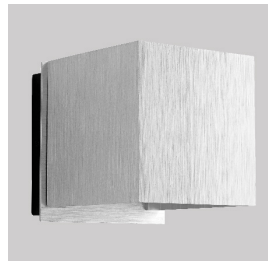

KUBO Outdoor
3-735-xx

oxygen

FIXTURE TYPE _____

LOCATION _____

PROJECT _____

DATE _____

-15 Black

-16 Brushed Aluminum

DIMENSIONS

W:	5.125"
H:	5.125"
Ext:	5.625"
M.C:	2.563" From top of fixture

Includes internal panels to adjust beam spread

Order example for standard fixture:
3-735-15 (x- Voltage - xxx-Sequence # - xx-Finish)
3: 120V to 277V