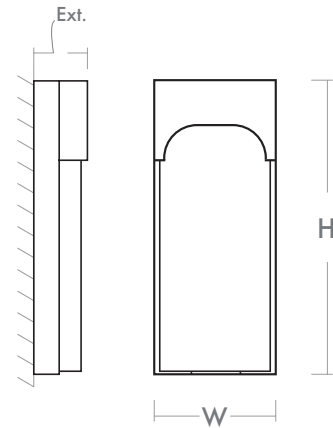

NITRO Outdoor
3-725-xx

oxygen

FIXTURE TYPE _____

LOCATION _____

PROJECT _____

DATE _____

-15 Black

-24 Satin Nickel

- LIGHT SOURCE** (1x) 7.7W LED Array, 3000K, CRI 90
- LUMINAIRE POWER** 7.2W at 120V
- RATED LIFE** 30000 hr RL
- OPTIONAL COLOR TEMPERATURES** 3000K Only
- LUMEN OUTPUT** Delivered: TBD lm (LM-79)
- INPUT VOLTAGE** 120V AC, 50/60Hz
- DRIVER OUTPUT** 160mA, 6W max power
- DIMMING** TRIAC Dimming
- CONSTRUCTION** Cast Aluminum Housing
- DIFFUSER** - Clear Chiseled Glass
- FINISHES** Black (-15), Satin Nickel (-24)
- MOUNTING** 4" Octagonal J-Box
(Installer must provide a bead of caulk between fixture housing and mounting surface)
- STANDARDS** ETL Wet listed, ADA Compliant, Conforms to UL STD 1598, Certified CAN/CSA STD C22.2 No 250.0.

DIMENSIONS

- W:** 5.50"
- H:** 13.00"
- Ext:** 2.375"
- M.C:** 2.6875" From top of fixture

Order example for standard fixture:
3-725-15 (x- Voltage - xxx-Sequence # - xx-Finish)
3: 120V Only