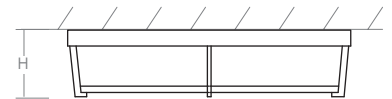

IO Ceiling Mount
3-689-xx

oxygen

FIXTURE TYPE _____

LOCATION _____

PROJECT _____

DATE _____

-24 Satin Nickel

LIGHT SOURCE	2 x 10.1W LED, 3000K, CRI 90
LUMINAIRE POWER	24.1W at 120V
RATED LIFE	60000 hr RL
OPTIONAL COLOR TEMPERATURES	2700K, 3500K, 4000K
LUMEN OUTPUT	Delivered: 1294 lm (LM-79)
INPUT VOLTAGE	120V to 277V AC, 50/60Hz
DRIVER OUTPUT	700mA, 29.4W max power
DIMMING	TRIAC and ELV dimming at 120V AC; 0-10V dimming, 100% to 1% current output
CONSTRUCTION	Plated Steel and Acrylic
DIFFUSER	- Matte White Acrylic
FINISHES	Satin Nickel (-24), Aged Brass (-40)
MOUNTING	4" Octagonal J-Box
STANDARDS	UL Dry/Damp listed, CEC Title 24 Compliant, Conforms to UL STD 1598, Certified CAN/CSA STD C22.2 No 250.0.

DIMENSIONS
Dia: 17.00"
H: 4.125"

Order example for standard fixture:
3-689-24 (x- Voltage - xxx-Sequence # - xx-Finish)
3: 120V to 277V
 Order example for optional color temperatures: **3-689-2724**
27: 2700K, **35:** 3500K, **40:** 4000K