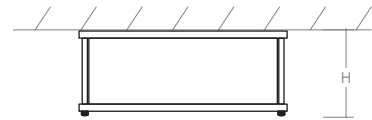

MODULO Ceiling Mount
3-683-xx

oxygen

FIXTURE TYPE _____

LOCATION _____

PROJECT _____

DATE _____

-40 Aged Brass

-24 Satin Nickel

LIGHT SOURCE	2 x 10.1W LED, 3000K, CRI 90
LUMINAIRE POWER	24.1W at 120V
RATED LIFE	60000 hr RL
OPTIONAL COLOR TEMPERATURES	2700K, 3500K, 4000K
LUMEN OUTPUT	Delivered: 1742 lm (LM-79)
INPUT VOLTAGE	120V to 277V AC, 50/60Hz
DRIVER OUTPUT	700mA, 29.4W max power
DIMMING	TRIAC and ELV dimming at 120V AC; 0-10V dimming, 100% to 1% current output
CONSTRUCTION	Plated Steel and Acrylic
DIFFUSER	- Matte White Acrylic
FINISHES	Satin Nickel (-24), Aged Brass (-40)
MOUNTING	4" Octagonal J-Box
STANDARDS	UL Dry/Damp listed, CEC Title 24 Compliant, Conforms to UL STD 1598, Certified CAN/CSA STD C22.2 No 250.0.

DIMENSIONS
W: 16.00"
L: 16.00"
H: 4.75"

Order example for standard fixture:
3-683-24 (x- Voltage - xxx-Sequence # - xx-Finish)
3: 120V to 277V

Order example for optional color temperatures: **3-683-2724**
27: 2700K, **35:** 3500K, **40:** 4000K