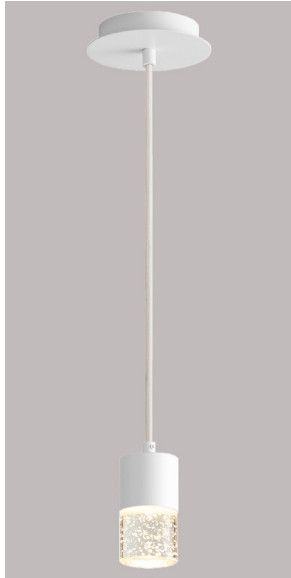

SPIRIT Pendant

3-68-xx

oxygen

FIXTURE TYPE _____

LOCATION _____

PROJECT _____

DATE _____

-6 White

-15 Black

-24 Satin Nickel

-40 Aged Brass

LIGHT SOURCE	1 x 5.1W LED, 3000K, CRI 90
LUMINAIRE POWER	7.1W at 120V
RATED LIFE	60000 hr RL
OPTIONAL COLOR TEMPERATURES	2700K, 3500K, 4000K
LUMEN OUTPUT	Delivered: 426 lm (LM-79)
INPUT VOLTAGE	120V AC, 50/60Hz
DRIVER OUTPUT	150mA, 6W max power
DIMMING	TRIAC, ELV, and 0-10V dimmable
CONSTRUCTION	Cold Rolled Steel Canopy
DIFFUSER	- Clear Bubble Glass
FINISHES	White (-6), Black (-15), Satin Nickel (-24), Aged Brass (-40)
MOUNTING	4" Octagonal J-Box, 2" x 3" J-Box, 4" Square J-Box with a single device mud ring
STANDARDS	UL Damp listed, Conforms to UL STD 1598, Certified CAN/CSA STD C22.2 No 250.0.

DIMENSIONS

W. Fixture: 2.75"

H. Fixture: 5.50"

Supplied with 10 ft braided cord

Order example for standard fixture:

3-68-6 (x- Voltage - xxx-Sequence # - xx-Finish)

3: 120V Only

Order example for optional color temperatures: **3-68-276**