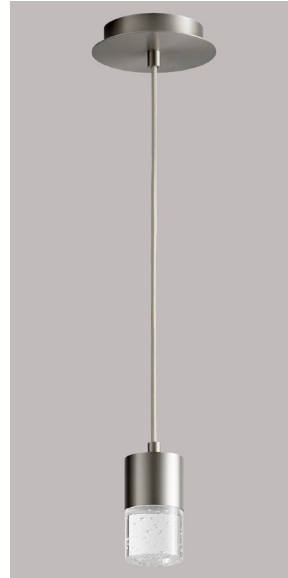

SPIRIT Pendant

3-68-xx

oxygen

FIXTURE TYPE _____

LOCATION _____

PROJECT _____

DATE _____

-6 White

-15 Black

-24 Satin Nickel

-40 Aged Brass

LIGHT SOURCE	1 x 5.1W LED, 3000K, CRI 90
LUMINAIRE POWER	7.1W at 120V
RATED LIFE	60000 hr RL
OPTIONAL COLOR TEMPERATURES	2700K, 3500K, 4000K
LUMEN OUTPUT	Delivered: 426 lm (LM-79)
INPUT VOLTAGE	120V AC, 50/60Hz
DRIVER OUTPUT	150mA, 6W max power
DIMMING	TRIAC, ELV, and 0-10V dimmable
CONSTRUCTION	Cold Rolled Steel Canopy
DIFFUSER	- Clear Bubble Glass
FINISHES	White (-6), Black (-15), Satin Nickel (-24), Aged Brass (-40)
MOUNTING	4" Octagonal J-Box, 2" x 3" J-Box, 4" Square J-Box with a single device mud ring
STANDARDS	UL Damp listed, Conforms to UL STD 1598, Certified CAN/CSA STD C22.2 No 250.0.

DIMENSIONS

W. Fixture: 2.75"

H. Fixture: 5.50"

Supplied with 10 ft braided cord

Order example for standard fixture:

3-68-6 (x- Voltage - xxx-Sequence # - xx-Finish)

3: 120V Only

Order example for optional color temperatures: **3-68-276**