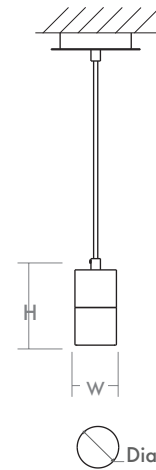

SPIRIT Pendant

3-68-xx

oxygen

FIXTURE TYPE _____

LOCATION _____

PROJECT _____

DATE _____

-6 White

-15 Black

-24 Satin Nickel

-40 Aged Brass

LIGHT SOURCE	1 x 5.1W LED, 3000K, CRI 90
LUMINAIRE POWER	7.1W at 120V
RATED LIFE	60000 hr RL
OPTIONAL COLOR TEMPERATURES	2700K, 3500K, 4000K
LUMEN OUTPUT	Delivered: 426 lm (LM-79)
INPUT VOLTAGE	120V AC, 50/60Hz
DRIVER OUTPUT	150mA, 6W max power
DIMMING	TRIAC, ELV, and 0-10V dimmable
CONSTRUCTION	Cold Rolled Steel Canopy
DIFFUSER	- Clear Bubble Glass
FINISHES	White (-6), Black (-15), Satin Nickel (-24), Aged Brass (-40)
MOUNTING	4" Octagonal J-Box, 2" x 3" J-Box, 4" Square J-Box with a single device mud ring
STANDARDS	UL Damp listed, Conforms to UL STD 1598, Certified CAN/CSA STD C22.2 No 250.0.

DIMENSIONS

W. Fixture: 2.75"

H. Fixture: 5.50"

Supplied with 10 ft braided cord

Order example for standard fixture:

3-68-6 (x- Voltage - xxx-Sequence # - xx-Finish)

3: 120V Only

Order example for optional color temperatures: **3-68-276**