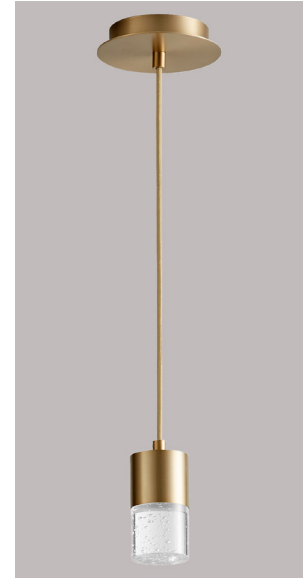

SPIRIT Pendant

3-68-xx

oxygen

FIXTURE TYPE _____

LOCATION _____

PROJECT _____

DATE _____

-6 White

-15 Black

-24 Satin Nickel

-40 Aged Brass

LIGHT SOURCE	1 x 5.1W LED, 3000K, CRI 90
LUMINAIRE POWER	7.1W at 120V
RATED LIFE	60000 hr RL
OPTIONAL COLOR TEMPERATURES	2700K, 3500K, 4000K
LUMEN OUTPUT	Delivered: 426 lm (LM-79)
INPUT VOLTAGE	120V AC, 50/60Hz
DRIVER OUTPUT	150mA, 6W max power
DIMMING	TRIAC, ELV, and 0-10V dimmable
CONSTRUCTION	Cold Rolled Steel Canopy
DIFFUSER	- Clear Bubble Glass
FINISHES	White (-6), Black (-15), Satin Nickel (-24), Aged Brass (-40)
MOUNTING	4" Octagonal J-Box, 2" x 3" J-Box, 4" Square J-Box with a single device mud ring
STANDARDS	UL Damp listed, Conforms to UL STD 1598, Certified CAN/CSA STD C22.2 No 250.0.

DIMENSIONS

W. Fixture: 2.75"

H. Fixture: 5.50"

Supplied with 10 ft braided cord

Order example for standard fixture:

3-68-6 (x- Voltage - xxx-Sequence # - xx-Finish)

3: 120V Only

Order example for optional color temperatures: **3-68-276**