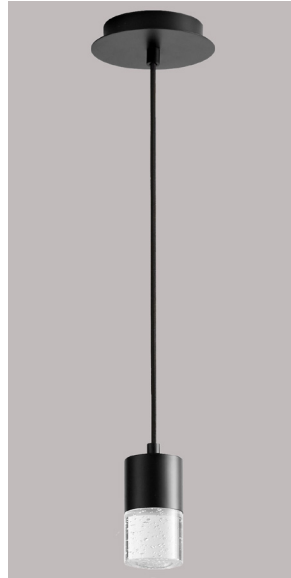

SPIRIT Pendant

3-68-xx

oxygen

FIXTURE TYPE _____

LOCATION _____

PROJECT _____

DATE _____

-6 White

-15 Black

-24 Satin Nickel

-40 Aged Brass

LIGHT SOURCE	1 x 5.1W LED, 3000K, CRI 90
LUMINAIRE POWER	7.1W at 120V
RATED LIFE	60000 hr RL
OPTIONAL COLOR TEMPERATURES	2700K, 3500K, 4000K
LUMEN OUTPUT	Delivered: 426 lm (LM-79)
INPUT VOLTAGE	120V AC, 50/60Hz
DRIVER OUTPUT	150mA, 6W max power
DIMMING	TRIAC, ELV, and 0-10V dimmable
CONSTRUCTION	Cold Rolled Steel Canopy
DIFFUSER	- Clear Bubble Glass
FINISHES	White (-6), Black (-15), Satin Nickel (-24), Aged Brass (-40)
MOUNTING	4" Octagonal J-Box, 2" x 3" J-Box, 4" Square J-Box with a single device mud ring
STANDARDS	UL Damp listed, Conforms to UL STD 1598, Certified CAN/CSA STD C22.2 No 250.0.

DIMENSIONS

W. Fixture: 2.75"

H. Fixture: 5.50"

Supplied with 10 ft braided cord

Order example for standard fixture:

3-68-6 (x- Voltage - xxx-Sequence # - xx-Finish)

3: 120V Only

Order example for optional color temperatures: **3-68-276**