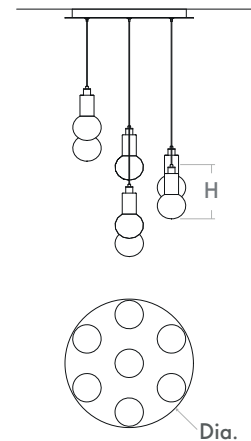

PRIMO Pendant
3-674-xx

oxygen

FIXTURE TYPE _____

LOCATION _____

PROJECT _____

DATE _____

-40 Aged Brass Lit

-24 Satin Nickel

LIGHT SOURCE	LED Arrays, 3000K, CRI 90
LUMINAIRE POWER	18.8W at 120V
RATED LIFE	50000 hr RL
OPTIONAL COLOR TEMPERATURES	3000K Only
LUMEN OUTPUT	Delivered: 630 lm (LM-79)
INPUT VOLTAGE	120V AC, 50/60Hz
DRIVER OUTPUT	720mA, 17.28W max power
DIMMING	TRIAC Dimming
CONSTRUCTION	Cold Rolled Steel Housing and Canopy
DIFFUSER	- Frosted Acrylic and Clear Glass
FINISHES	Satin Nickel (-24), Aged Brass (-40)
MOUNTING	4" Octagonal J-Box
STANDARDS	cETL Damp Listed, Conforms to UL STD 1598, Certified CAN/CSA STD C22.2 No 250.0.

DIMENSIONS

Dia. Canopy: 18.00"
H. Fixture: 8.25"
***Hanging height adjustable with 10ft. cables**

Order example for standard fixture:
3-674-24 (x- Voltage - xxx-Sequence # - xx-Finish)
3: 120V Only