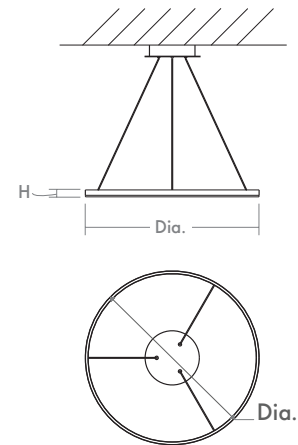

CIRCULO Pendant
3-65-xx

oxygen

FIXTURE TYPE _____

LOCATION _____

PROJECT _____

DATE _____

-24 Satin Nickel

LIGHT SOURCE	LED Array, 3000K, CRI 90
LUMINAIRE POWER	72.6W at 120V
RATED LIFE	50000 hr RL
OPTIONAL COLOR TEMPERATURES	3000K Only
LUMEN OUTPUT	Delivered: 4408 lm (LM-79)
INPUT VOLTAGE	120V AC, 50/60Hz
DRIVER OUTPUT	1800mA, 66.3W
DIMMING	TRIAC Dimming
CONSTRUCTION	Cold Rolled Steel Housing and Canopy
DIFFUSER	- Matte White Acrylic
FINISHES	White (-6), Black (-15), Satin Nickel (-24), Aged Brass (-40)
MOUNTING	4" Octagonal J-Box
STANDARDS	ETL Dry listed, Conforms to UL STD 1598, Certified CAN/CSA STD C22.2 No 250.0.

DIMENSIONS

Dia. Fixture: 31.50"
H. Fixture: 1.25"
*** Hanging height adjustable with 8ft. cables**

Order example for standard fixture:
3-65-15 (x- Voltage - xxx-Sequence # - xx-Finish)
3: 120V Only