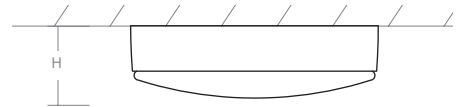

JOURNEY Wall Sconce / Ceiling Mount
3-624-xx

oxygen

FIXTURE TYPE _____

LOCATION _____

PROJECT _____

DATE _____

-24 Satin Nickel

-14 Polished Chrome

LIGHT SOURCE	2 x 10.1W LED, 3000K, CRI 90
LUMINAIRE POWER	24.1W at 120V
RATED LIFE	60000 hr RL
OPTIONAL COLOR TEMPERATURES	2700K, 3500K, 4000K
LUMEN OUTPUT	Delivered: 1460 lm (LM-79)
INPUT VOLTAGE	120V to 277V AC, 50/60Hz
DRIVER OUTPUT	700mA, 29.4W max power
DIMMING	TRIAC and ELV dimming at 120V AC; 0-10V dimming, 100% to 1% current output
CONSTRUCTION	Plated Steel and Glass
DIFFUSER	- White Opal Glass
FINISHES	Polished Chrome (-14), Satin Nickel (-24)
MOUNTING	4" Octagonal J-Box
STANDARDS	UL Dry/Damp listed, CEC Title 24 Compliant, Conforms to UL STD 1598, Certified CAN/CSA STD C22.2 No 250.0.

DIMENSIONS
Dia: 14.00"
H: 4.50"

Order example for standard fixture:
3-624-24 (x- Voltage - xxx-Sequence # - xx-Finish)
3: 120V to 277V
 Order example for optional color temperatures: **3-624-2724**
27: 2700K, **35:** 3500K, **40:** 4000K