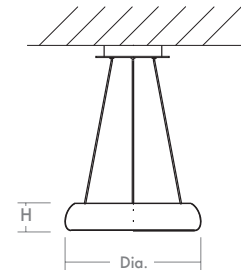

ROSWELL Pendant
3-62-xx

oxygen

FIXTURE TYPE _____ LOCATION _____
PROJECT _____ DATE _____

-24 Satin Nickel

-6 White

-15 Black

LIGHT SOURCE	LED Array, 3000K, CRI 90
LUMINAIRE POWER	29.8W at 120V
RATED LIFE	50000 hr RL
OPTIONAL COLOR TEMPERATURES	3000K Only
LUMEN OUTPUT	Delivered: 2490 lm (LM-79)
INPUT VOLTAGE	120V AC, 50/60Hz
DRIVER OUTPUT	700mA, 21.5W
DIMMING	TRIAC Dimming
CONSTRUCTION	Cold Rolled Steel Housing and Canopy
DIFFUSER	- Matte White Acrylic
FINISHES	White (-6), Black (-15), Satin Nickel (-24), Aged Brass (-40)
MOUNTING	4" Octagonal J-Box
STANDARDS	ETL Dry listed, Conforms to UL STD 1598, Certified CAN/CSA STD C22.2 No 250.0.

DIMENSIONS

Dia. Fixture: 15.75"

H. Fixture: 3.25"

*** Hanging height adjustable with 8ft. cables**

Order example for standard fixture:
3-62-15 (x- Voltage - xxx-Sequence # - xx-Finish)
3: 120V Only