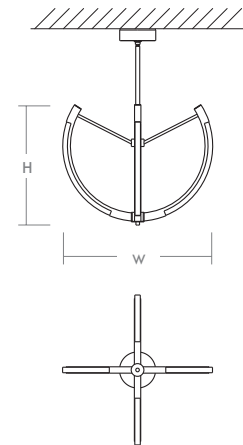

UTOPIA Chandelier
3-6141-xx

oxygen

FIXTURE TYPE _____ LOCATION _____
 PROJECT _____ DATE _____

-15 Black

-24 Satin Nickel

LIGHT SOURCE	LED Arrays, 3000K, CRI 90
LUMINAIRE POWER	63.1W at 120V
RATED LIFE	50000 hr RL
OPTIONAL COLOR TEMPERATURES	3000K Only
LUMEN OUTPUT	Delivered: 2401 lm (LM-79)
INPUT VOLTAGE	120V AC, 50/60Hz
DRIVER OUTPUT	24Vdc Constant Voltage, 3.2A max current
DIMMING	TRIAC Dimming (Forward Phase, Magnetic Low Voltage)
CONSTRUCTION	Cold Rolled Steel Housing and Canopy
DIFFUSER	- Matte White Acrylic
FINISHES	Black (-15), Satin Nickel (-24)
MOUNTING	4" Octagonal J-Box
STANDARDS	ETL Damp listed, Conforms to UL STD 1598, Certified CAN/CSA STD C22.2 No 250.0.

DIMENSIONS

Dia. Canopy: 6.69"
W. Fixture: 28.00"
H. Fixture: 22.375"
 Supplied with 2-8", 2-12", and 3-16" stems to customize hanging height

Note: Canopy swivel allows up to a 22° slope

Order example for standard fixture:
3-6141-24 (x- Voltage - xxx-Sequence # - xx-Finish)
 3: 120V Only