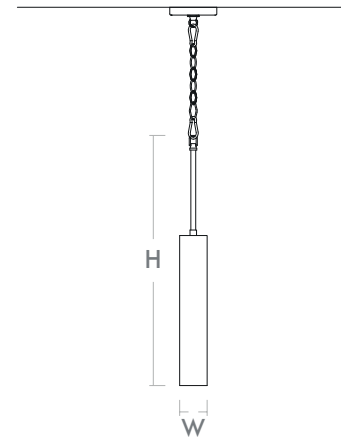

**TOTEM Pendant**  
**3-614-xxxx**

oxygen

FIXTURE TYPE \_\_\_\_\_

LOCATION \_\_\_\_\_

PROJECT \_\_\_\_\_

DATE \_\_\_\_\_

-1624 Gray/Satin Nickel Lit

-1540 Dark Gray/Aged Brass

<b>LIGHT SOURCE</b>	LED Array with Driver on Board
<b>LUMINAIRE POWER</b>	6.04W at 120V
<b>RATED LIFE</b>	50000 hr RL
<b>OPTIONAL COLOR TEMPERATURES</b>	3000K Only
<b>LUMEN OUTPUT</b>	Delivered: 303 lm (LM-79)
<b>INPUT VOLTAGE</b>	120V AC, 50/60Hz
<b>DRIVER OUTPUT</b>	Driver is integrated into LED Array
<b>DIMMING</b>	TRIAC and ELV Dimming
<b>CONSTRUCTION</b>	Concrete and Steel
<b>DIFFUSER</b>	- Clear Acrylic
<b>FINISHES</b>	Dark Gray/Aged Brass (-1540), Gray/Satin Nickel (-1624)
<b>MOUNTING</b>	4" Octagonal J-Box *Junction box must be securely mounted to building structure and capable of supporting at least 15 pounds.
<b>STANDARDS</b>	cETL Damp Listed, Conforms to UL STD 1598, Certified CAN/CSA STD C22.2 No 250.0.

**DIMENSIONS**

**W. Fixture:** 2.75"  
**H. Fixture:** 26.125"  
 \* Measured using 1-8" stem for minimum hanging height  
**Weight:** 7.8 lbs.  
 Supplied with 2-8", 2-12", and 2-16" stems plus 1' of chain

Order example for standard fixture:  
**3-614-1540** (x- Voltage - xxx-Sequence # - xx-Finish)  
 3: 120V Only