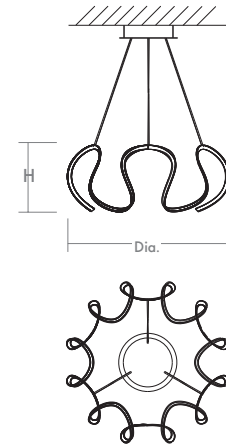

CIRRO Pendant
3-61-xx

oxygen

FIXTURE TYPE _____

LOCATION _____

PROJECT _____

DATE _____

-6 White

-15 Black

LIGHT SOURCE	LED Array, 3000K, CRI 90
LUMINAIRE POWER	90.6W at 120V
RATED LIFE	50000 hr RL
OPTIONAL COLOR TEMPERATURES	3000K Only
LUMEN OUTPUT	Delivered: 5674 lm (LM-79)
INPUT VOLTAGE	120V AC, 50/60Hz
DRIVER OUTPUT	2600mA, 85W
DIMMING	TRIAC Dimming
CONSTRUCTION	Cold Rolled Steel Canopy, Formed Aluminum Housing
DIFFUSER	- Flexible Matte White Silicone
FINISHES	White (-6), Black (-15), Silver Graphite (-30)
MOUNTING	4" Octagonal J-Box
STANDARDS	ETL Dry listed, Conforms to UL STD 1598, Certified CAN/CSA STD C22.2 No 250.0.

DIMENSIONS

Dia. Fixture: 28.00"
H. Fixture: 11.50"
*** Hanging height adjustable with 8ft. cables**

Order example for standard fixture:
3-61-15 (x- Voltage - xxx-Sequence # - xx-Finish)
3: 120V Only