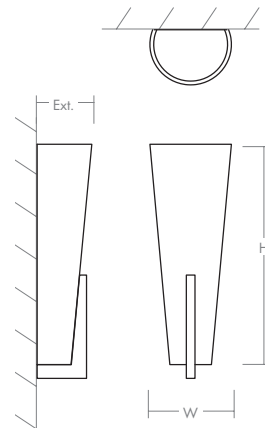

**SONGBIRD Wall Sconce**  
**3-589-124**

oxygen

FIXTURE TYPE \_\_\_\_\_ LOCATION \_\_\_\_\_  
 PROJECT \_\_\_\_\_ DATE \_\_\_\_\_

-24 Satin Nickel

Diffuser:

-1 White Opal Glass

**LIGHT SOURCE** 1 x 10.1W LED, 3000K, CRI 90  
**LUMINAIRE POWER** 12.3W at 120V  
**RATED LIFE** 60000 hr RL  
**OPTIONAL COLOR TEMPERATURES** 2700K, 3500K, 4000K  
**LUMEN OUTPUT** Delivered:(-1) Glass: 1007 lm (LM-79)  
**INPUT VOLTAGE** 120V to 277V AC, 50/60Hz  
**DRIVER OUTPUT** 350mA, 14.7W max power  
**DIMMING** TRIAC and ELV dimming at 120V AC; 0-10V dimming, 100% to 1% current output  
**CONSTRUCTION** Plated Steel and Glass  
**DIFFUSER/ METAL FINISH** (-124) White Opal Glass / Satin Nickel  
**MOUNTING** 4" Octagonal J-Box  
**STANDARDS** UL Dry/Damp listed, ADA Compliant, Conforms to UL STD 1598, Certified CAN/CSA STD C22.2 No 250.0.

**DIMENSIONS**  
**W:** 5.88"  
**H:** 17.00"  
**Ext:** 4.00"  
**M.C:** 6.50" From top of fixture

Order example for standard fixture:  
**3-589-124** (x- Voltage - xxx-Sequence # - x-Diffuser - xx-Finish)  
 3: 120V to 277V  
 Order example for optional color temperatures: **3-589-27124**  
 27: 2700K, 35: 3500K, 40: 4000K