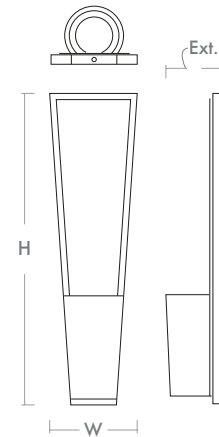

FAVERO Wall Sconce
3-402-xx

oxygen

FIXTURE TYPE _____

LOCATION _____

PROJECT _____

DATE _____

-24 Satin Nickel

-40 Aged Brass

- LIGHT SOURCE** (2x) 3W LED Arrays, 3000K, CRI 90
- LUMINAIRE POWER** 7.3W Input Power
- RATED LIFE** 60000 hr RL
- OPTIONAL COLOR TEMPERATURES** 2700K, 3500K, 4000K
- LUMEN OUTPUT** Delivered: TBD lm (LM-79)
- INPUT VOLTAGE** 120V to 277V AC, 50/60Hz
- DRIVER OUTPUT** 180mA, 7.6W max power
- DIMMING** TRIAC and ELV dimming at 120V AC; 0-10V dimming, 100% to 10% current output
- CONSTRUCTION** Cold Rolled Steel Housing
- DIFFUSER** - Matte White Acrylic
- FINISHES** Satin Nickel (-24), Aged Brass (-40)
- MOUNTING** Center of fixture (8.25" from top): 2"x3" J-Box, 4" Square J-Box with a single device mud ring

Top of fixture (2.5" from top): 2"x3" J-Box, 4" Octagonal J-Box, 4" Square J-Box, 4" Square J-Box with a single device mud ring
- STANDARDS** cUL Damp Listed, ADA Compliant, Conforms to UL STD 1598, Certified CAN/CSA STD C22.2 No 250.0.

DIMENSIONS

- W:** 4.6875"
- H:** 16.50"
- Ext:** 3.125"
- M.C:** 8.25"/2.50" From top of fixture

Order example for standard fixture:

3-402-40 (x-xxx: LED Sequence # / -xx: Finish)

Order example for optional color temperatures: **3-402-2740**