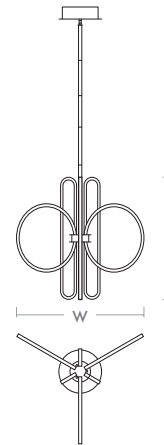

LUPE Pendant
3-25-15

oxygen

FIXTURE TYPE _____

LOCATION _____

PROJECT _____

DATE _____

-15 Black (Lit)

LIGHT SOURCE	(6x) 13W LED Arrays, 3000K, CRI 90
LUMINAIRE POWER	72.6W Input Power
RATED LIFE	30000 hr RL
OPTIONAL COLOR TEMPERATURES	3000K Only
LUMEN OUTPUT	Delivered: 2829 lm (LM-79)
INPUT VOLTAGE	120V AC, 50/60Hz
DRIVER OUTPUT	2200mA, 83.6W max power
DIMMING	TRIAC Dimming
CONSTRUCTION	Cold Rolled Steel Housing and Canopy
DIFFUSER	- Matte White Acrylic
FINISHES	Black (-15)
MOUNTING	4" Octagonal J-Box
STANDARDS	cETL Damp listed, Conforms to UL STD 1598, Certified CAN/CSA STD C22.2 No 250.0.

DIMENSIONS

W. Fixture: 26.325"

L. Fixture: 22.25"

H. Fixture: 23.00"

Supplied with 2-8", 2-12", and 3-16" stems to customize hanging height

Note: Canopy swivel allows up to a 45° slope

Order example for standard fixture:
3-25-15 (x- Voltage - xxx-Sequence # - xx-Finish)
3: 120V Only