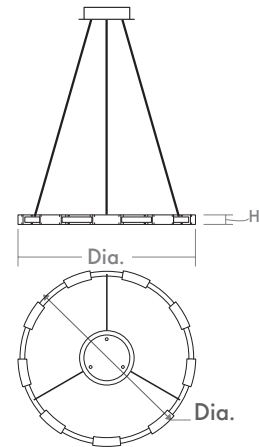

DIETER Pendant
3-23-xx

oxygen

FIXTURE TYPE _____

LOCATION _____

PROJECT _____

DATE _____

-6 White (Lit)

LIGHT SOURCE	(9x) 8.5W LED Arrays, 3000K, CRI 90
LUMINAIRE POWER	70.5W Input Power
RATED LIFE	30000 hr RL
OPTIONAL COLOR TEMPERATURES	3000K Only
LUMEN OUTPUT	Delivered: 4493 lm (LM-79)
INPUT VOLTAGE	120V AC, 50/60Hz
DRIVER OUTPUT	1800mA, 68.4W max power
DIMMING	TRIAC Dimming
CONSTRUCTION	Cold Rolled Steel Housing and Canopy
DIFFUSER	- Matte White Acrylic
FINISHES	White (-6), Black (-15)
MOUNTING	4" Octagonal J-Box
STANDARDS	cETL Damp listed, Conforms to UL STD 1598, Certified CAN/CSA STD C22.2 No 250.0.

DIMENSIONS

Dia. Fixture: 32.00"
H. Fixture: 1.75"
Supplied with 10' adjustable cable to customize hanging height

Order example for standard fixture:
3-23-6 (x- Voltage - xxx-Sequence # - xx-Finish)
3: 120V Only