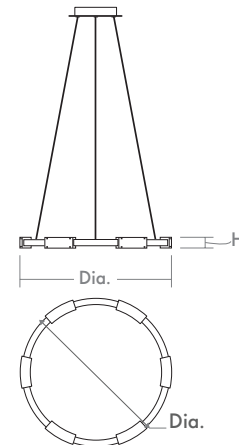

DIETER Pendant
3-22-xx

oxygen

FIXTURE TYPE _____

LOCATION _____

PROJECT _____

DATE _____

-15 Black (Lit)

LIGHT SOURCE	(6x) 8.5W LED Arrays, 3000K, CRI 90
LUMINAIRE POWER	48.0W Input Power
RATED LIFE	30000 hr RL
OPTIONAL COLOR TEMPERATURES	3000K Only
LUMEN OUTPUT	Delivered: 2826 lm (LM-79)
INPUT VOLTAGE	120V AC, 50/60Hz
DRIVER OUTPUT	1200mA, 43.2W max power
DIMMING	TRIAC Dimming
CONSTRUCTION	Cold Rolled Steel Housing and Canopy
DIFFUSER	- Matte White Acrylic
FINISHES	White (-6), Black (-15)
MOUNTING	4" Octagonal J-Box
STANDARDS	cETL Damp listed, Conforms to UL STD 1598, Certified CAN/CSA STD C22.2 No 250.0.

DIMENSIONS

Dia. Fixture: 24.25"
H. Fixture: 1.75"
Supplied with 10' adjustable cable to customize hanging height

Order example for standard fixture:
3-22-6 (x- Voltage - xxx-Sequence # - xx-Finish)
3: 120V Only