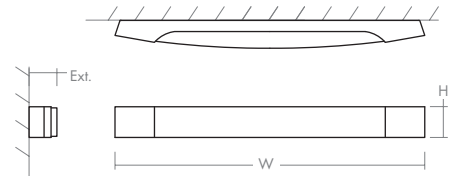

-24 Satin Nickel

LIGHT SOURCE 2 x 14W Florescent, T5 Linear fluorescent (mini bi-pin)
(Lamp not included)

RATED LIFE See lamp manufacturer specification

LUMEN OUTPUT Delivered: 793 lm (Photometric)

INPUT VOLTAGE 120V - 277V

STANDARDS UL/Damp listed, ADA compliant, CEC Title 24 Compliant,
Conforms to UL STD 1598, Certified CAN/CSA

DIMENSIONS

W: 25.25"

H: 4.75"

Ext: 3.00"

M.C: 2.375" From Top of Fixture

Order Example: **3-519-14** (x- Voltage xxx- Sequence # xx- Finish)
3: 120v, **37:** 277v, **32:** Universal Voltage